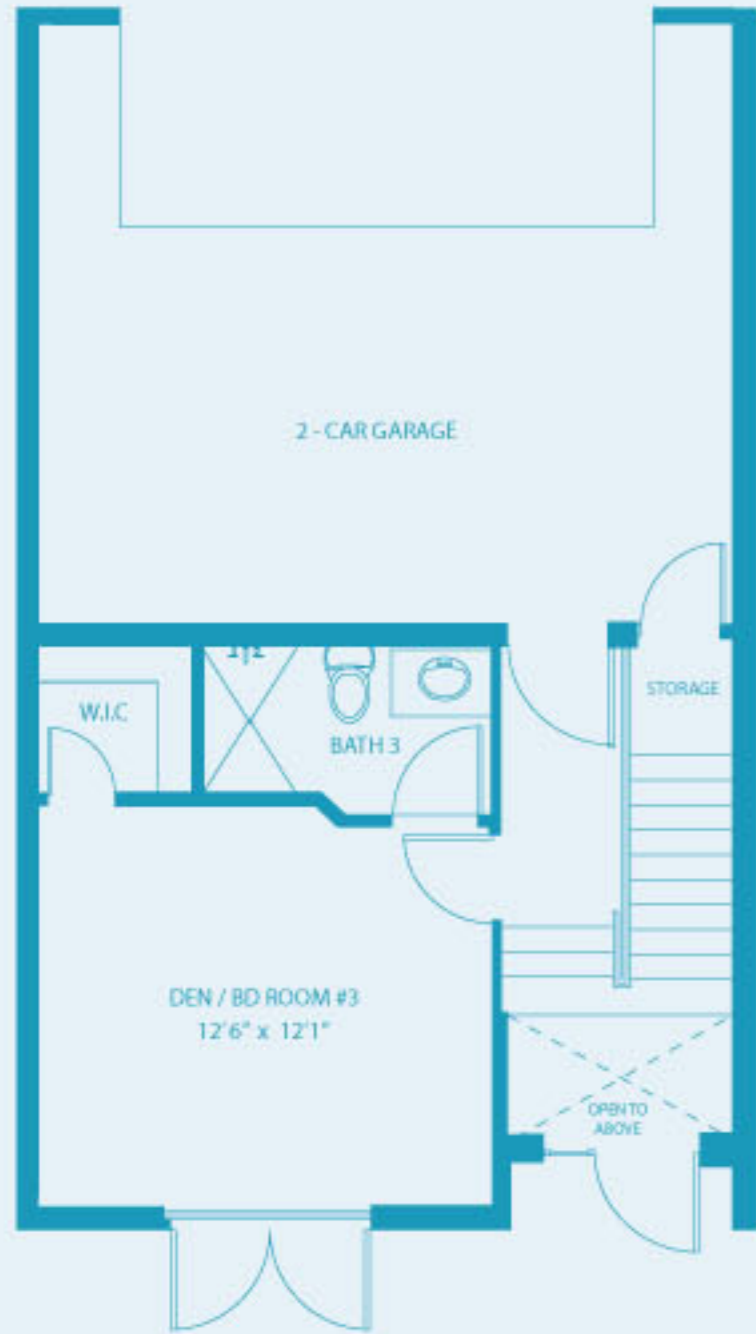

2,487 SQ. FT.
3 BEDROOM/ 3.5 BATHS

WEST INTERIOR UNIT

GROUND FLOOR PLAN

SECOND FLOOR PLAN

THIRD FLOOR PLAN

flexible living