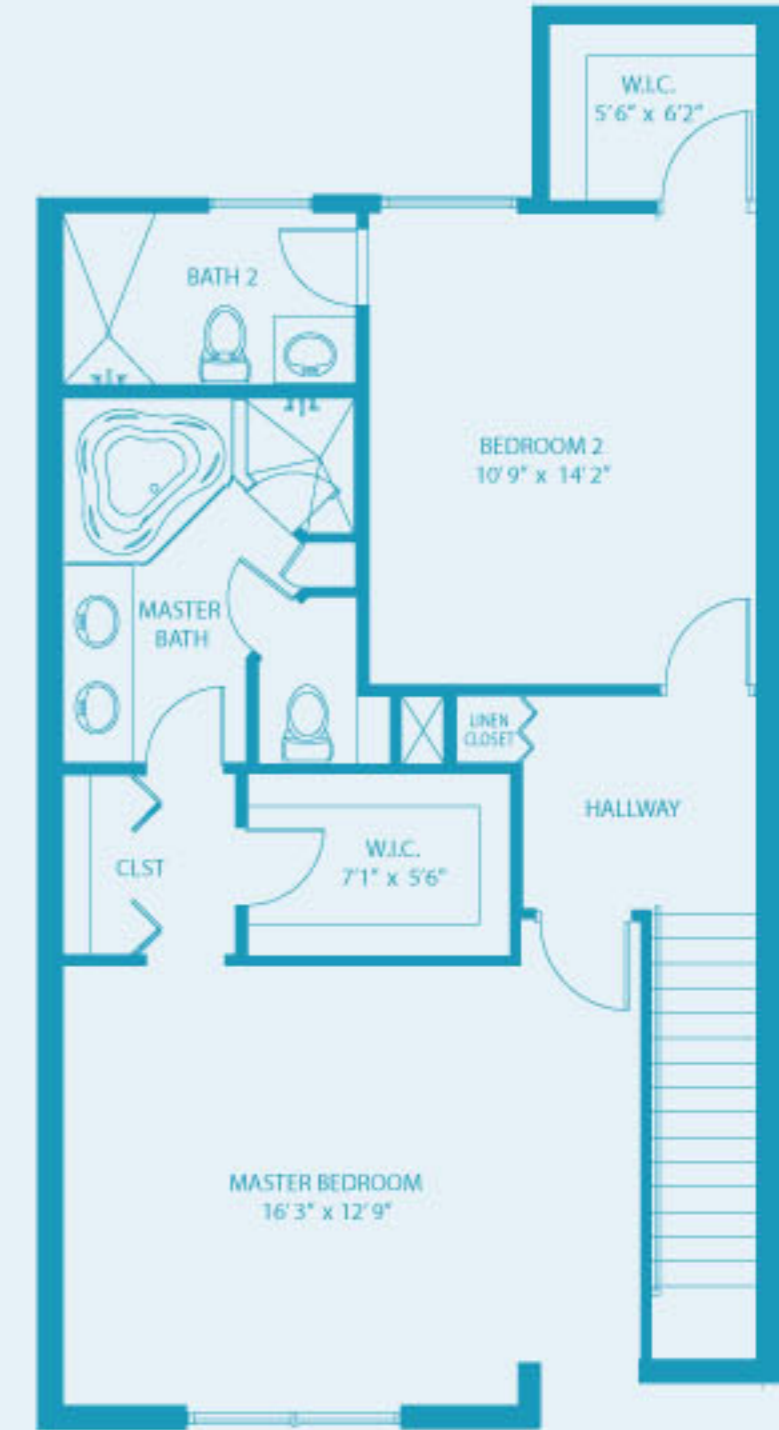

2,487 SQ. FT.
3 BEDROOM/ 3.5 BATHS

WEST INTERIOR UNIT

GROUND FLOOR PLAN

SECOND FLOOR PLAN

THIRD FLOOR PLAN

flexible living