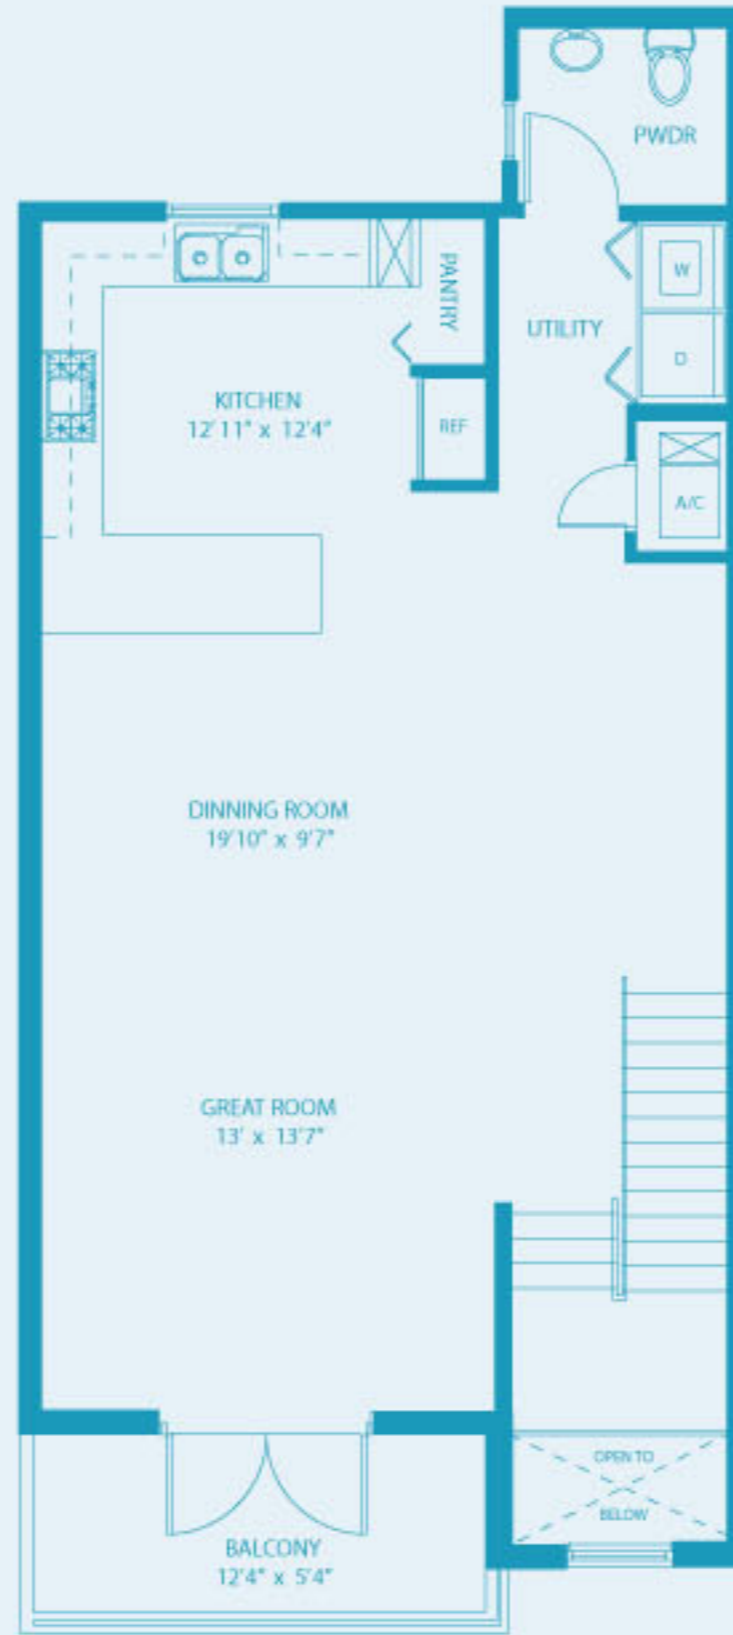

2,487 SQ. FT.
3 BEDROOM/ 3.5 BATHS

WEST INTERIOR UNIT

GROUND FLOOR PLAN

SECOND FLOOR PLAN

THIRD FLOOR PLAN

flexible living